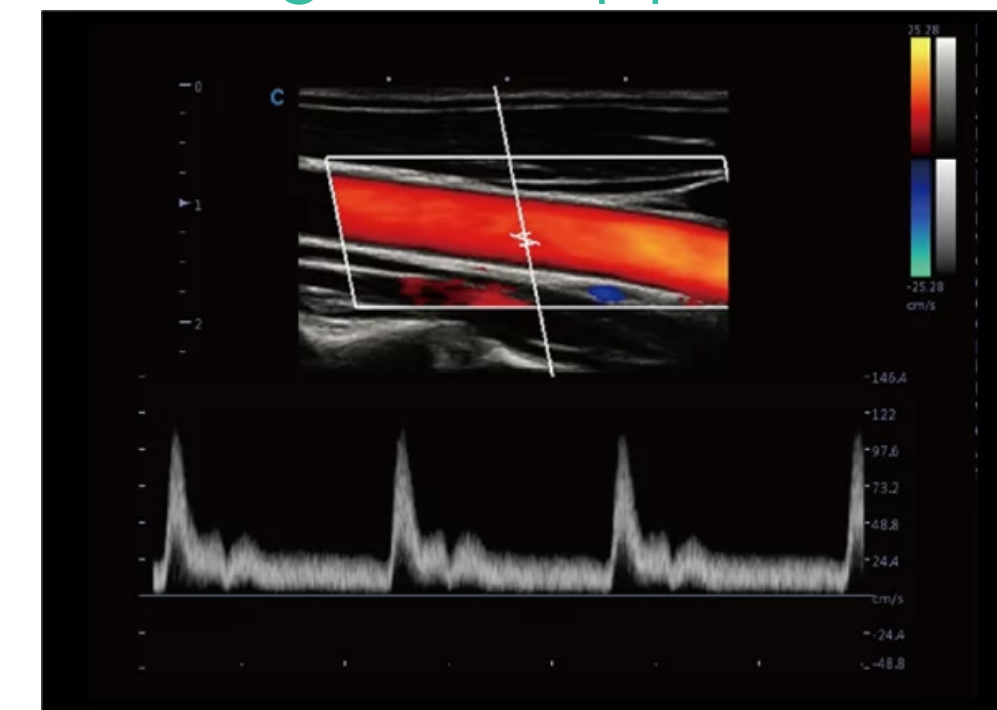

## CBit 9

- 21.5" HD LED Monitor
- Responsive 10.1" HD touch panel with customizable interface
- Technology is better than traditional needle
- Professional functions for OB
- After sales: Hero kit
- Complete cardiac package: Stress Echo, CW, LGC, TDI, Free M mode

### Color panoramic imaging Intelligent doppler