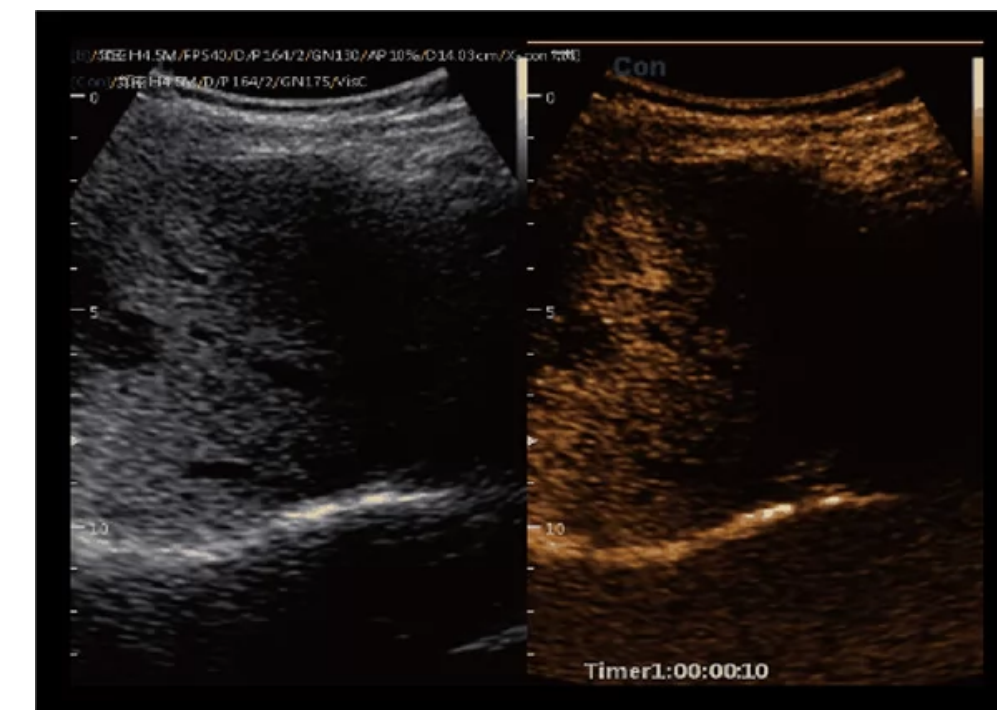

CHISON

CBit Series.

Cart-based ultrasound with everything you need

CBit 9

- 21.5" HD LED Monitor
- Responsive 10.1" HD touch panel with customizable interface
- Technology is better than traditional needle
- Professional functions for OB
- After sales: Hero kit
- Complete cardiac package: Stress Echo, CW, LGC, TDI, Free M mode

SonoContrast