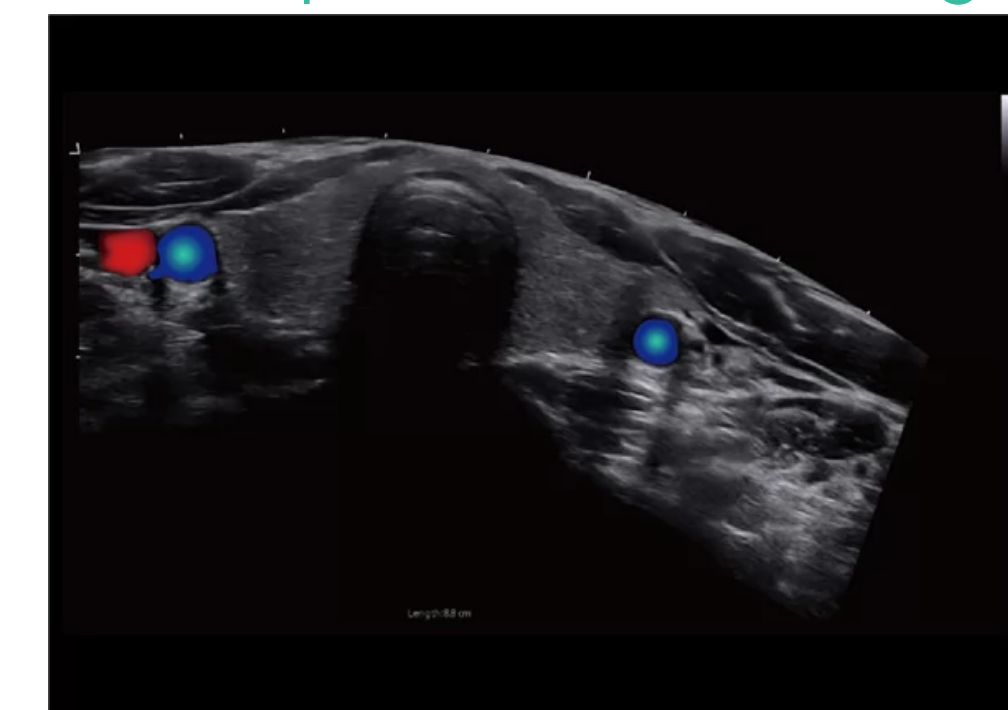

## CBit 9

- 21.5" HD LED Monitor
- Responsive 10.1" HD touch panel with customizable interface
- Technology is better than traditional needle
- Professional functions for OB
- After sales: Hero kit
- Complete cardiac package: Stress Echo, CW, LGC, TDI, Free M mode

### Color panoramic imaging Intelligent doppler