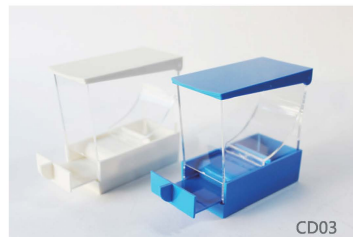

Cotton Roll Dispenser

CD03