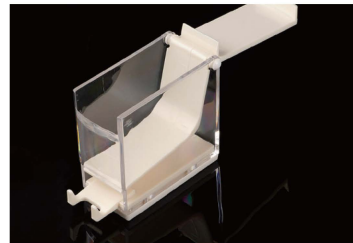

COTTON ROLL DISPENSER

Cotton Roll Dispenser

134°C
222

CD01

- CD01, the product is composed of main body, top cover, movable tongue, bottom, non-slip pad and pin.
- The bottom non-slip pad is designed to limit the skidding of the roll case during the roll process and is easy for the user to operate.

Item: CD01
Specification: 112X48X120mm
Packing: 1 pc/box, 30 boxes/ctn
Carton Size: 430X430X290mm
Weight: 7 KGS

Blue
Green

Cotton Roll Dispenser

CD02

- CD02, Press Type Cotton Roll Dispenser. Easy to use, clean and sanitary.
- Streamlined design and transparent material. It is used for storage and selection of cotton rolls.

Item: CD02
Specification: 120X55X97mm
Packing: 1 pc/box, 40 boxes/ctn
Carton Size: 500X320X220mm
Weight: 9 KGS

Blue
White

Cotton Roll Dispenser

CD03

- CD03, Drawer Type Cotton Roll Dispenser. The products are mainly composed of main body, upper cover, drawer, bottom and retainer metal blocks.

Item: CDM
Specification: 16.8X20X22.4mm
Packing: 5 pcs/bag, 10 bags/box, 40 boxes/ctn
Carton Size: 430X270X240mm
Weight: 3.3KGS

Gray
Brown

Cotton Ball Dispenser

CD05

- CD05, Cotton Ball Dispenser is used to store sterile small cotton balls. It has a drawer-type storage box for easy loading and unloading of small cotton balls, the bottom is equipped with a sponge block.