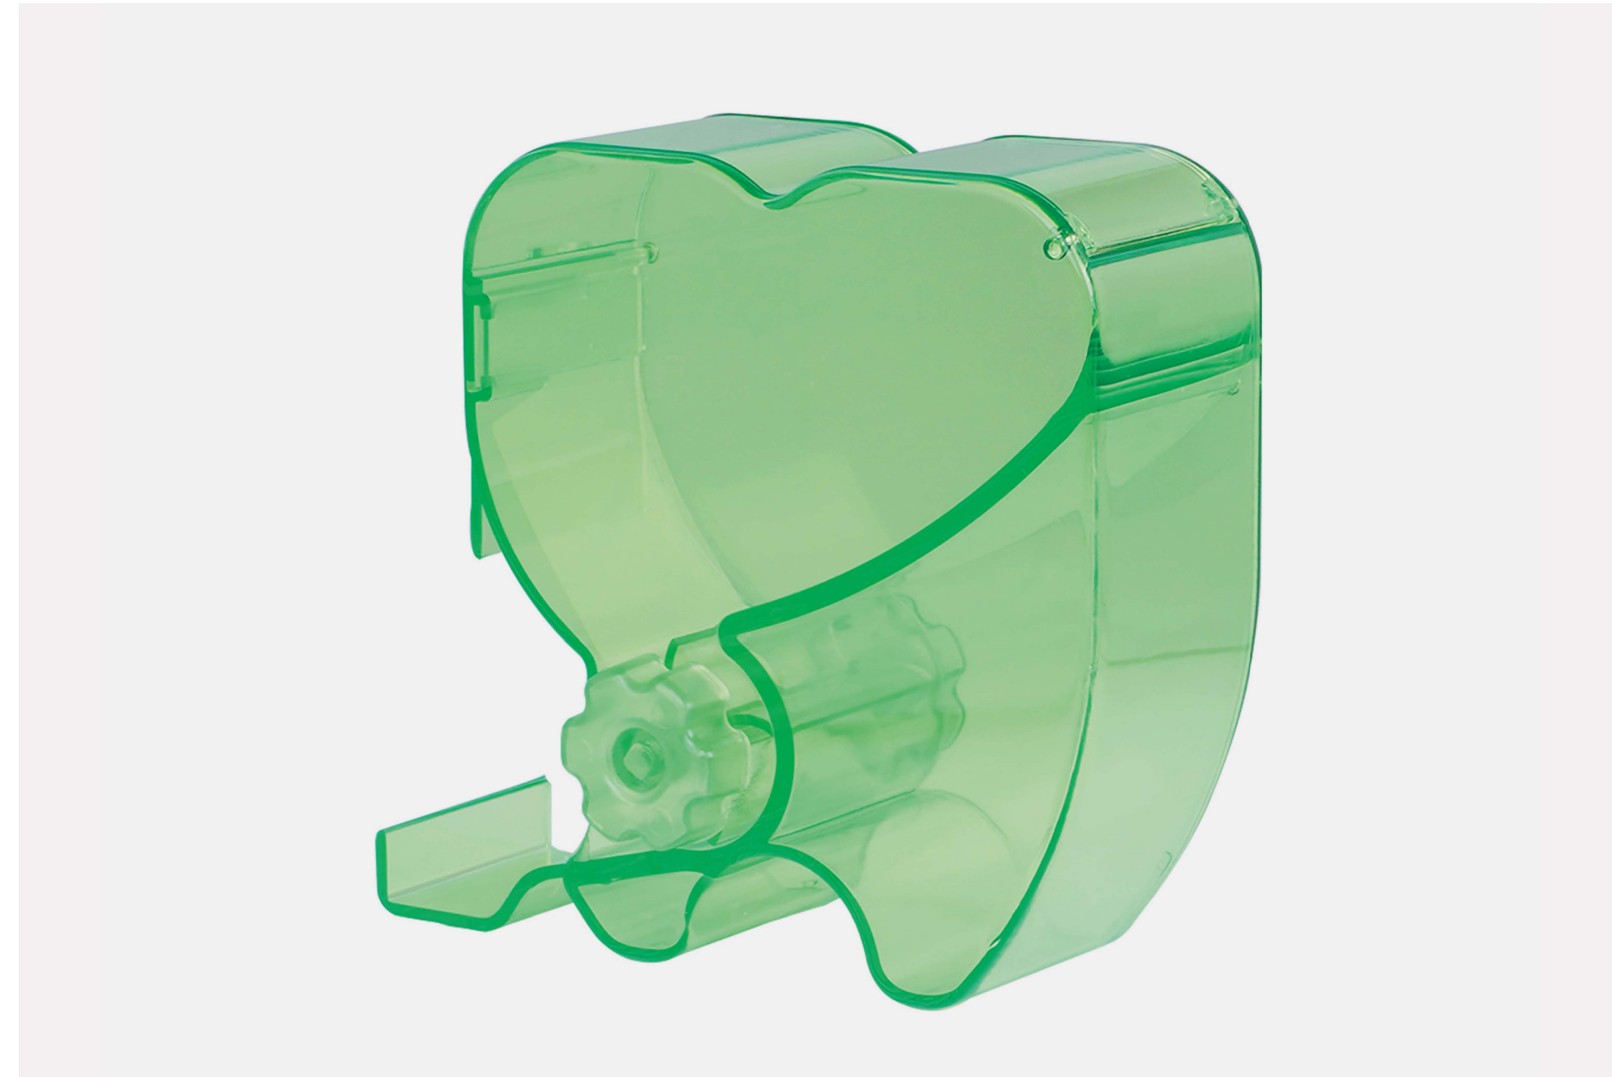

COTTON ROLL DISPENSER

Cotton Roll Dispenser

134°C
222

CD01

- CD01, the product is composed of main body, top cover, movable tongue, bottom, non-slip pad and pin.
- The bottom non-slip pad is designed to limit the skidding of the roll case during the roll process and is easy for the user to operate.

Item: CD01
Specification: 112X48X120mm
Packing: 1 pc/box, 30 boxes/ctn
Carton Size: 430X430X290mm
Weight: 7 KGS

Blue
Green

Cotton Roll Dispenser

CD02

- CD02, Press Type Cotton Roll Dispenser. Easy to use, clean and sanitary.
- Streamlined design and transparent material. It is used for storage and selection of cotton rolls.

Item: CD02
Specification: 120X55X97mm
Packing: 1 pc/box, 40 boxes/ctn
Carton Size: 500X320X220mm
Weight: 9 KGS

Blue
White

Cotton Roll Dispenser

CD03

- CD03, Drawer Type Cotton Roll Dispenser. The products are mainly composed of main body, upper cover, drawer, bottom and retainer metal blocks.

Item: CD03
Specification: 108X53X102mm
Packing: 1 pc/box, 42 boxes/ctn
Carton Size: 460X350X260mm
Weight: 13 KGS

Blue
White

Cotton Roll Clip

121°C
222

CDM

- CDM, the product is made of PP material, good elasticity, suitable for large and medium and small cotton roller to tighten, effective against moisture.