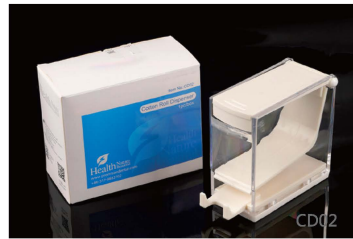

COTTON ROLL DISPENSER

Cotton Roll Dispenser

134°C
222

CD01

- CD01, the product is composed of main body, top cover, movable tongue, bottom, non-slip pad and pin.
- The bottom non-slip pad is designed to limit the skidding of the roll case during the roll process and is easy for the user to operate.

Item: CD01
Specification: 112X48X120mm
Packing: 1 pc/box, 30 boxes/ctn
Carton Size: 430X430X290mm
Weight: 7 KGS

Blue
Green

Cotton Roll Dispenser

CD02

- CD02, Press Type Cotton Roll Dispenser. Easy to use, clean and sanitary.
- Streamlined design and transparent material. It is used for storage and selection of cotton rolls.

Item: CD02
Specification: 120X55X97mm
Packing: 1 pc/box, 40 boxes/ctn
Carton Size: 500X320X220mm
Weight: 9 KGS

Blue
White

Cotton Roll Dispenser

CD03

- CD03, Drawer Type Cotton Roll Dispenser. The products are mainly composed of main body, upper cover, drawer, bottom and retainer metal blocks.

Item: CDM
Specification: 16.8X20X22.4mm
Packing: 5 pcs/bag, 10 bags/box, 40 boxes/ctn
Carton Size: 430X270X240mm
Weight: 3.3KGS

Gray
Brown

Cotton Ball Dispenser

CD05

- CD05, Cotton Ball Dispenser is used to store sterile small cotton balls. It has a drawer-type storage box for easy loading and unloading of small cotton balls, the bottom is equipped with a sponge block.