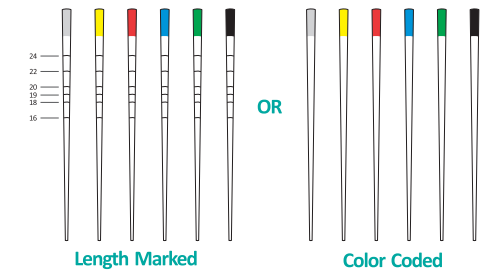

Compatible to Protaper

	Color	Size	Specification
Absorbent Paper Points Color Coded	Yellow	F1	100 Points/Box
	Red	F2	100 Points/Box
	Blue	F3	100 Points/Box
	Black	F4	100 Points/Box
	Yellow	F5	100 Points/Box