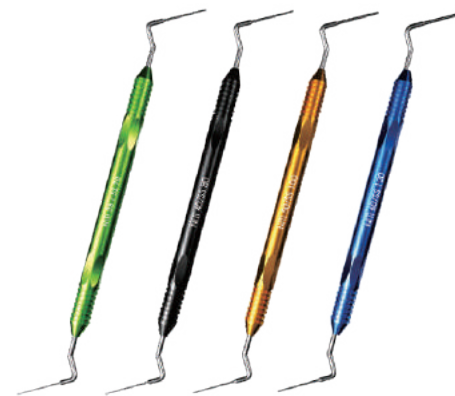

> | HD-P

- 35/70
- 40/80
- 50/100
- 60/120

Material: Aluminium alloy handle; Ni-Ti working part or stainless steel working part.

Package: 1 piece per box

Advantages:

- ISO sizing and tapering, ISO color coded
- Conical tip and flat tip, ideal for both lateral and vertical compaction of gutta-percha
- Smooth surface, not stick the fillings when pressing
- Aluminum alloy handle, light weight and greater oxidation resistance

06

+
**Endodontic
Material**

>| Gutta Percha Points

	Taper	Size	Specification
Gutta Percha Points Color Coded	02	#15 #20 #25 #30 #35 #40	120 Points/Box
	02	#45 #50 #55 #60 #70 #80	120 Points/Box
	04	#15 #20 #25 #30 #35 #40	60 Points/Box
	06	#15 #20 #25 #30 #35 #40	60 Points/Box