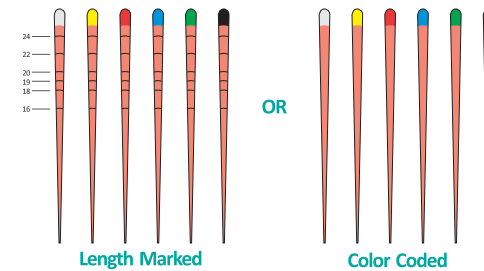

> | HD-P

- 35/70
- 40/80
- 50/100
- 60/120

Material: Aluminium alloy handle; Ni-Ti working part or stainless steel working part.

Package: 1 piece per box

Advantages:

- ISO sizing and tapering, ISO color coded
- Conical tip and flat tip, ideal for both lateral and vertical compaction of gutta-percha
- Smooth surface, not stick the fillings when pressing
- Aluminum alloy handle, light weight and greater oxidation resistance

06

+
**Endodontic
Material**

>| Gutta Percha Points

	Taper	Size	Specification
Gutta Percha Points Color Coded	02	#15 #20 #25 #30 #35 #40	120 Points/Box
	02	#45 #50 #55 #60 #70 #80	120 Points/Box
	04	#15 #20 #25 #30 #35 #40	60 Points/Box
	06	#15 #20 #25 #30 #35 #40	60 Points/Box

Compatible to Protaper

	Color	Size	Specification
Gutta Percha Points Color Coded	Yellow	F1	60 Points/Box
	Red	F2	60 Points/Box
	Blue	F3	60 Points/Box
	Black	F4	60 Points/Box
	Yellow	F5	60 Points/Box

Compatible to Protaper Next

	Color	Size	Specification
Gutta Percha Points Color Coded	Yellow	X1	60 Points/Box
	Red	X2	60 Points/Box
	Blue	X3	60 Points/Box
	Black	X4	60 Points/Box
	Yellow	X5	60 Points/Box

Compatible to Wave One Gold